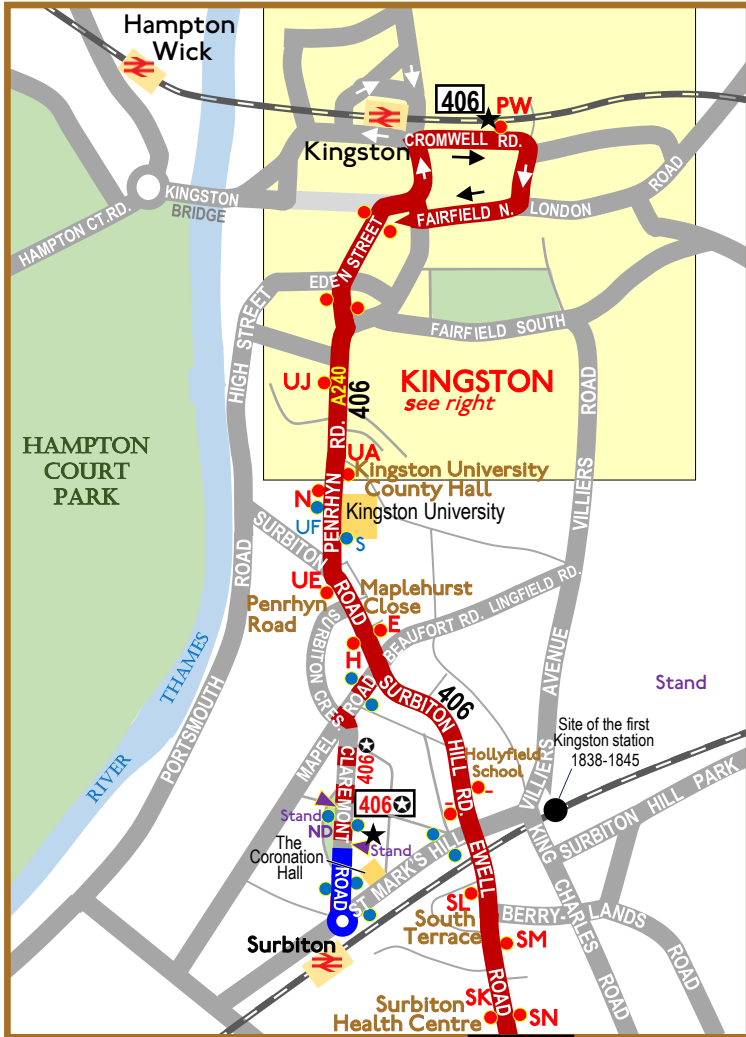

# Route 406

Sunday 9 June 2024 only

Map 1 of 6

MAP 2

## KINGSTON

# Route 406

Sunday 9 June 2024 only

Map 2 of 6

### KEY

- Bus stop for route 406
- Other bus stop
- ✗ Bus stop letter and Stop name
- Heritage buses on former London Country route 406
- Out of service from stand

MAP 5