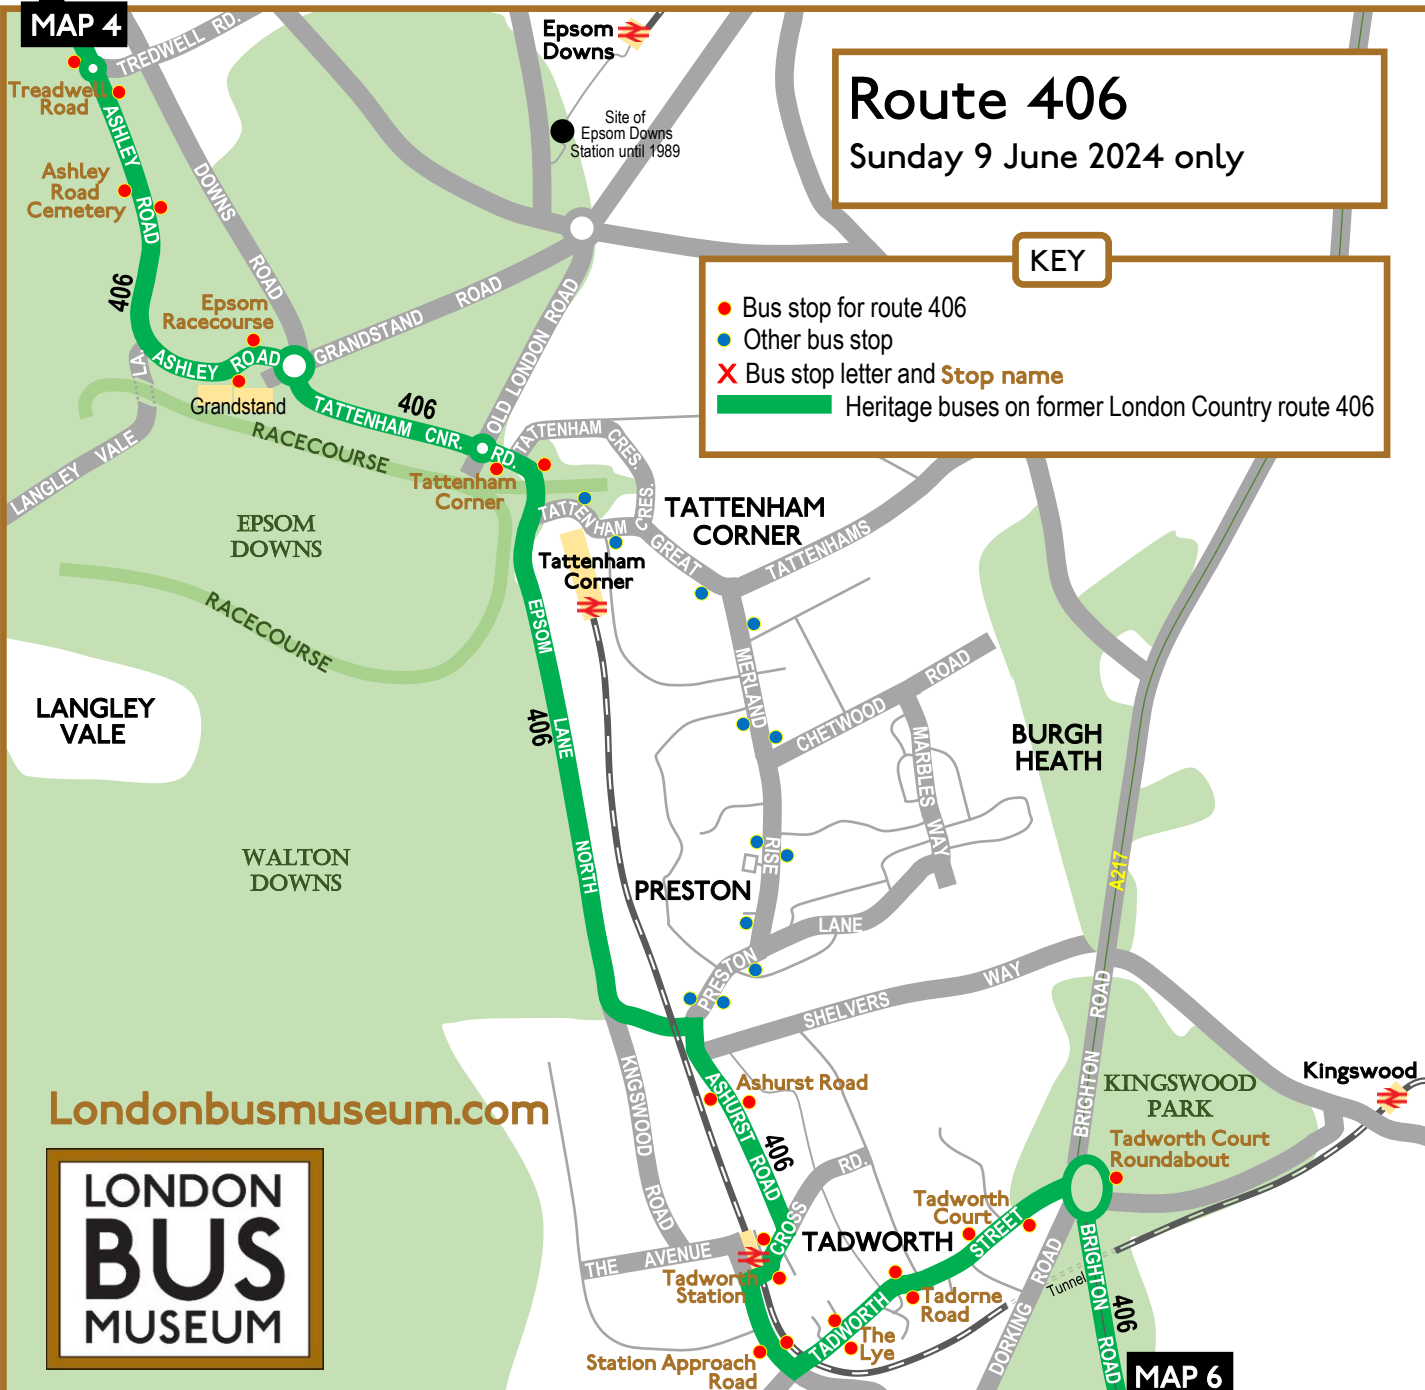

Route 406

Sunday 9 June 2024 only

KEY

- Bus stop for route 406
- Other bus stop
- X Bus stop letter and **Stop name**
- Heritage buses on former London Country route 406