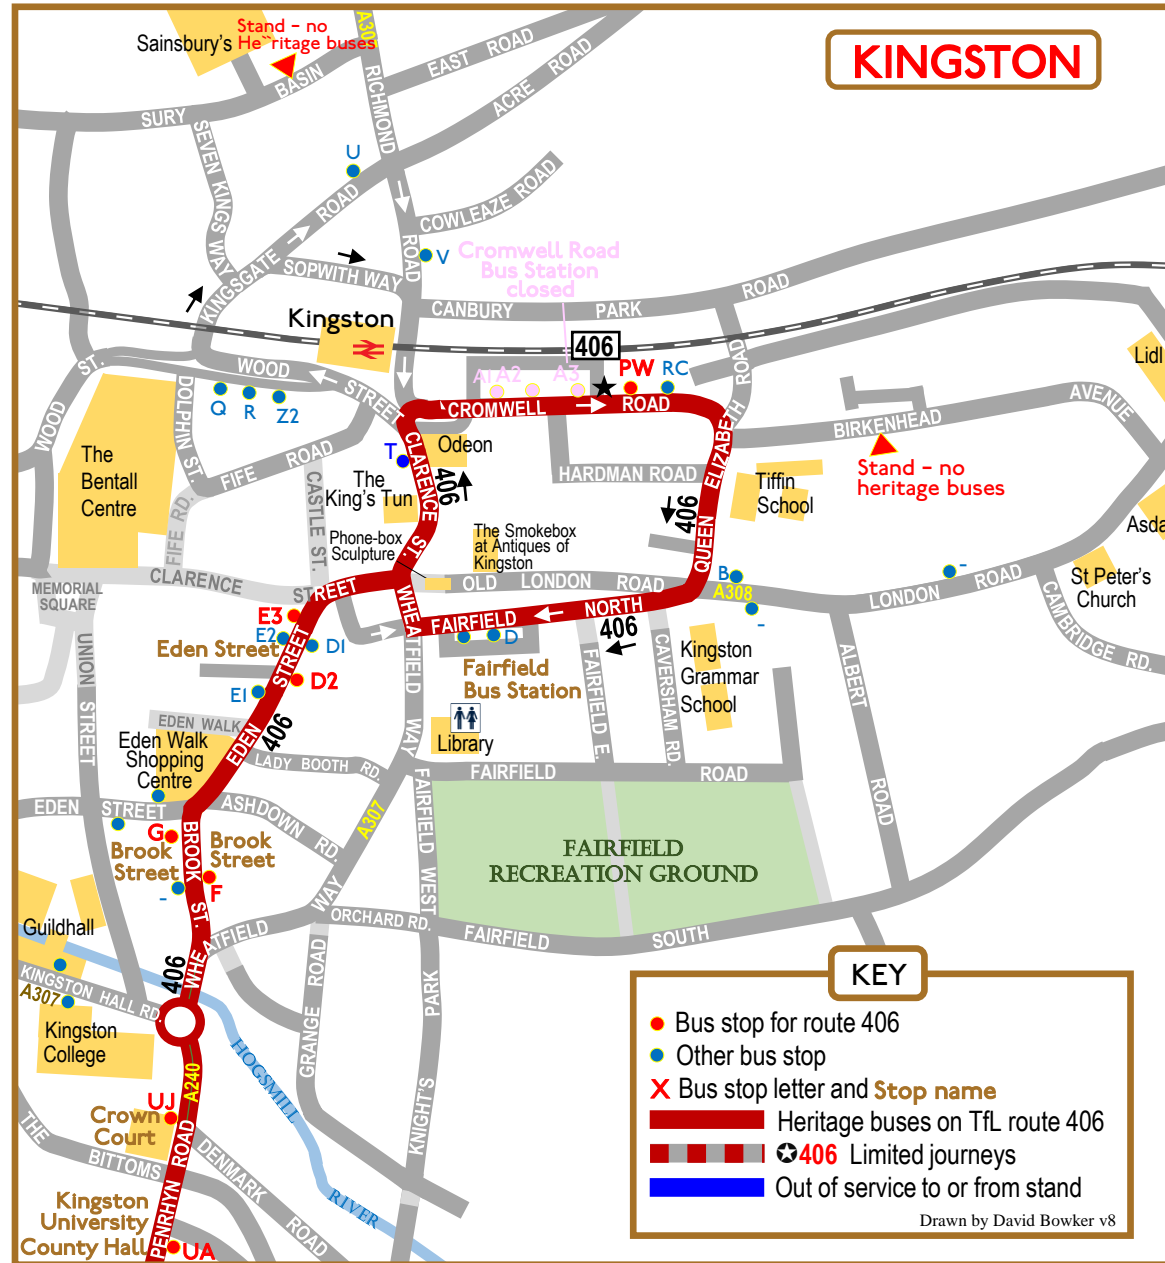

# Route 406

Sunday 9 June 2024 only

Map 1 of 6

MAP 2

# Route 406

Sunday 9 June 2024 only

Map 2 of 6

# Route 406

Sunday 9 June 2024 only

Continued left

### KEY

- Bus stop for route 406
- Other bus stop
- ✗ Bus stop letter and Stop name
- Heritage buses on former London Country route 406
- Out of service from stand

MAP 5