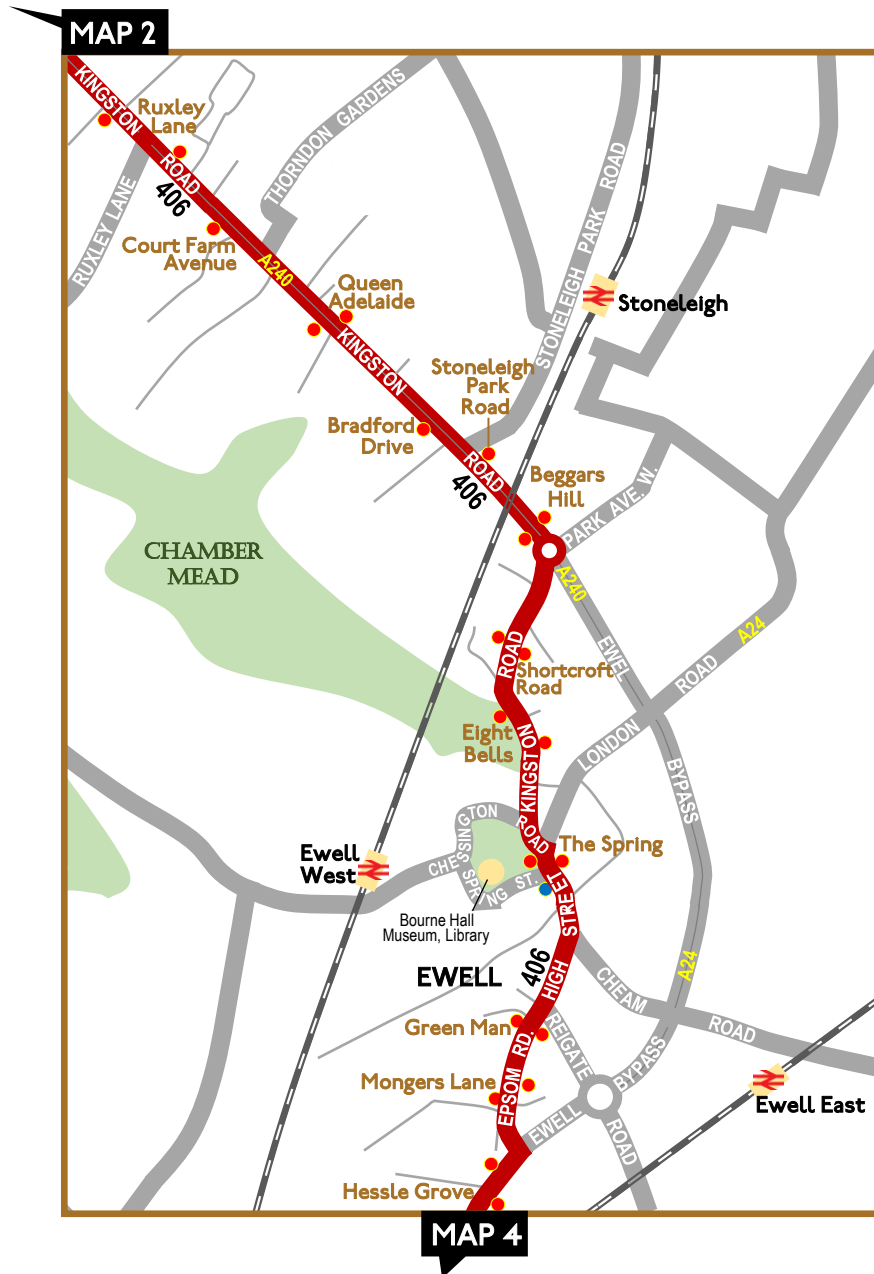

Route 406

Sunday 9 June 2024 only

KEY

- Bus stop for route 406
- Other bus stop
- ✕ Bus stop letter and **Stop name**
- Heritage buses on TfL route 406

Map 3 of 6

LONDON
BUS
MUSEUM