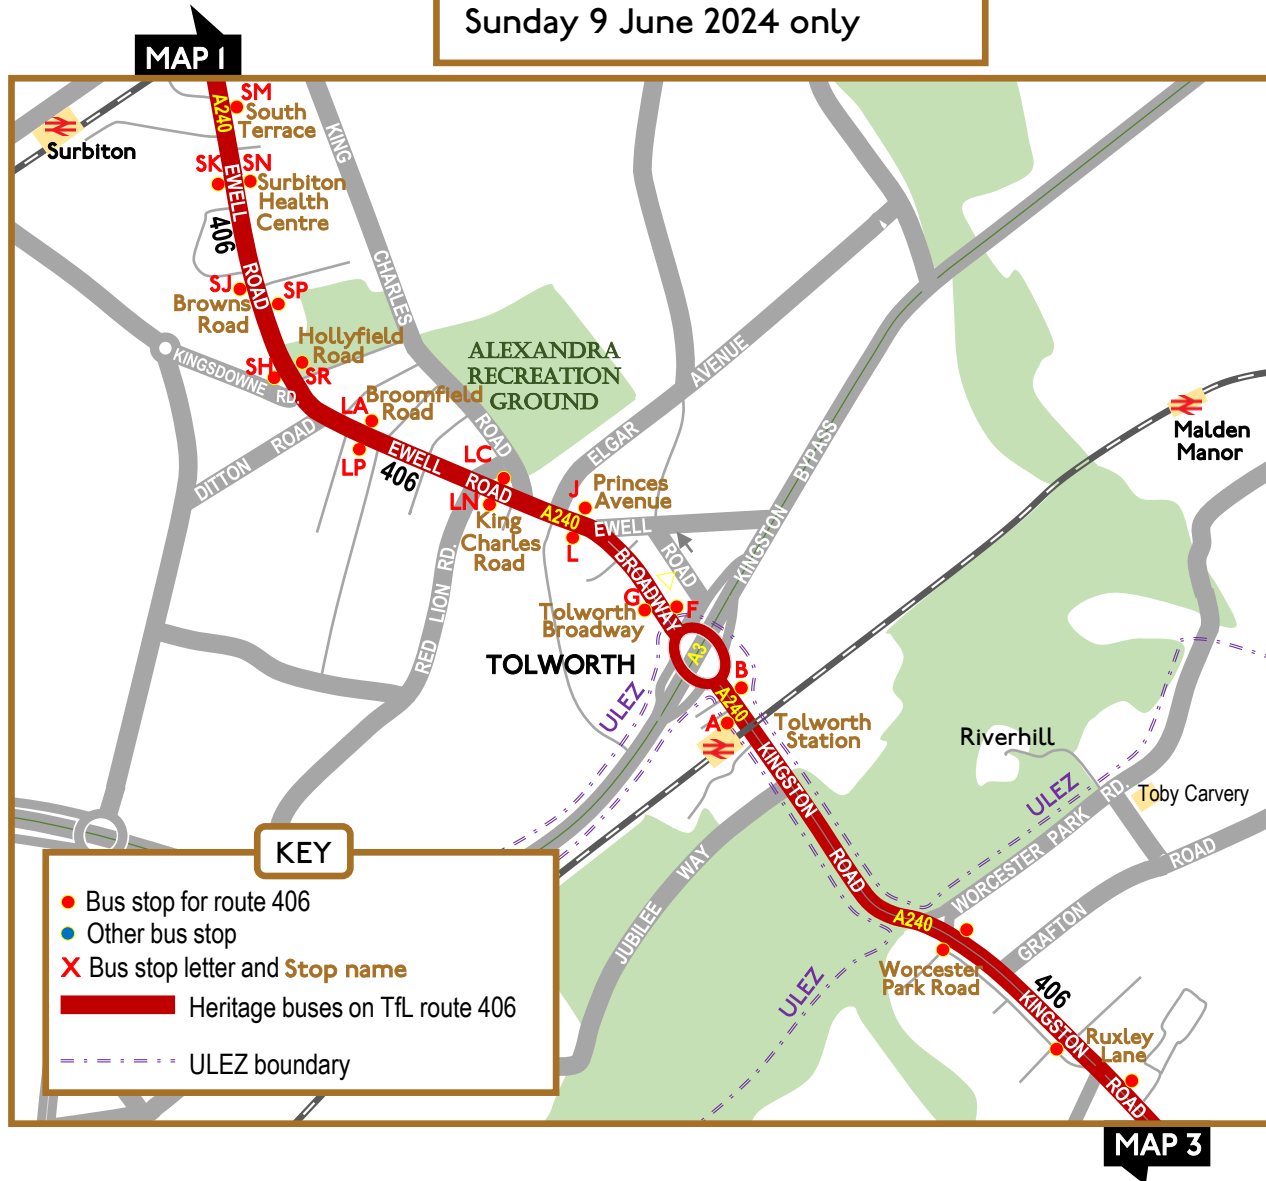

# Route 406

Sunday 9 June 2024 only

Map 1 of 6

MAP 2

# Route 406

Sunday 9 June 2024 only

Map 2 of 6

# Route 406

Sunday 9 June 2024 only

# Route 406

Sunday 9 June 2024 only

Continued left