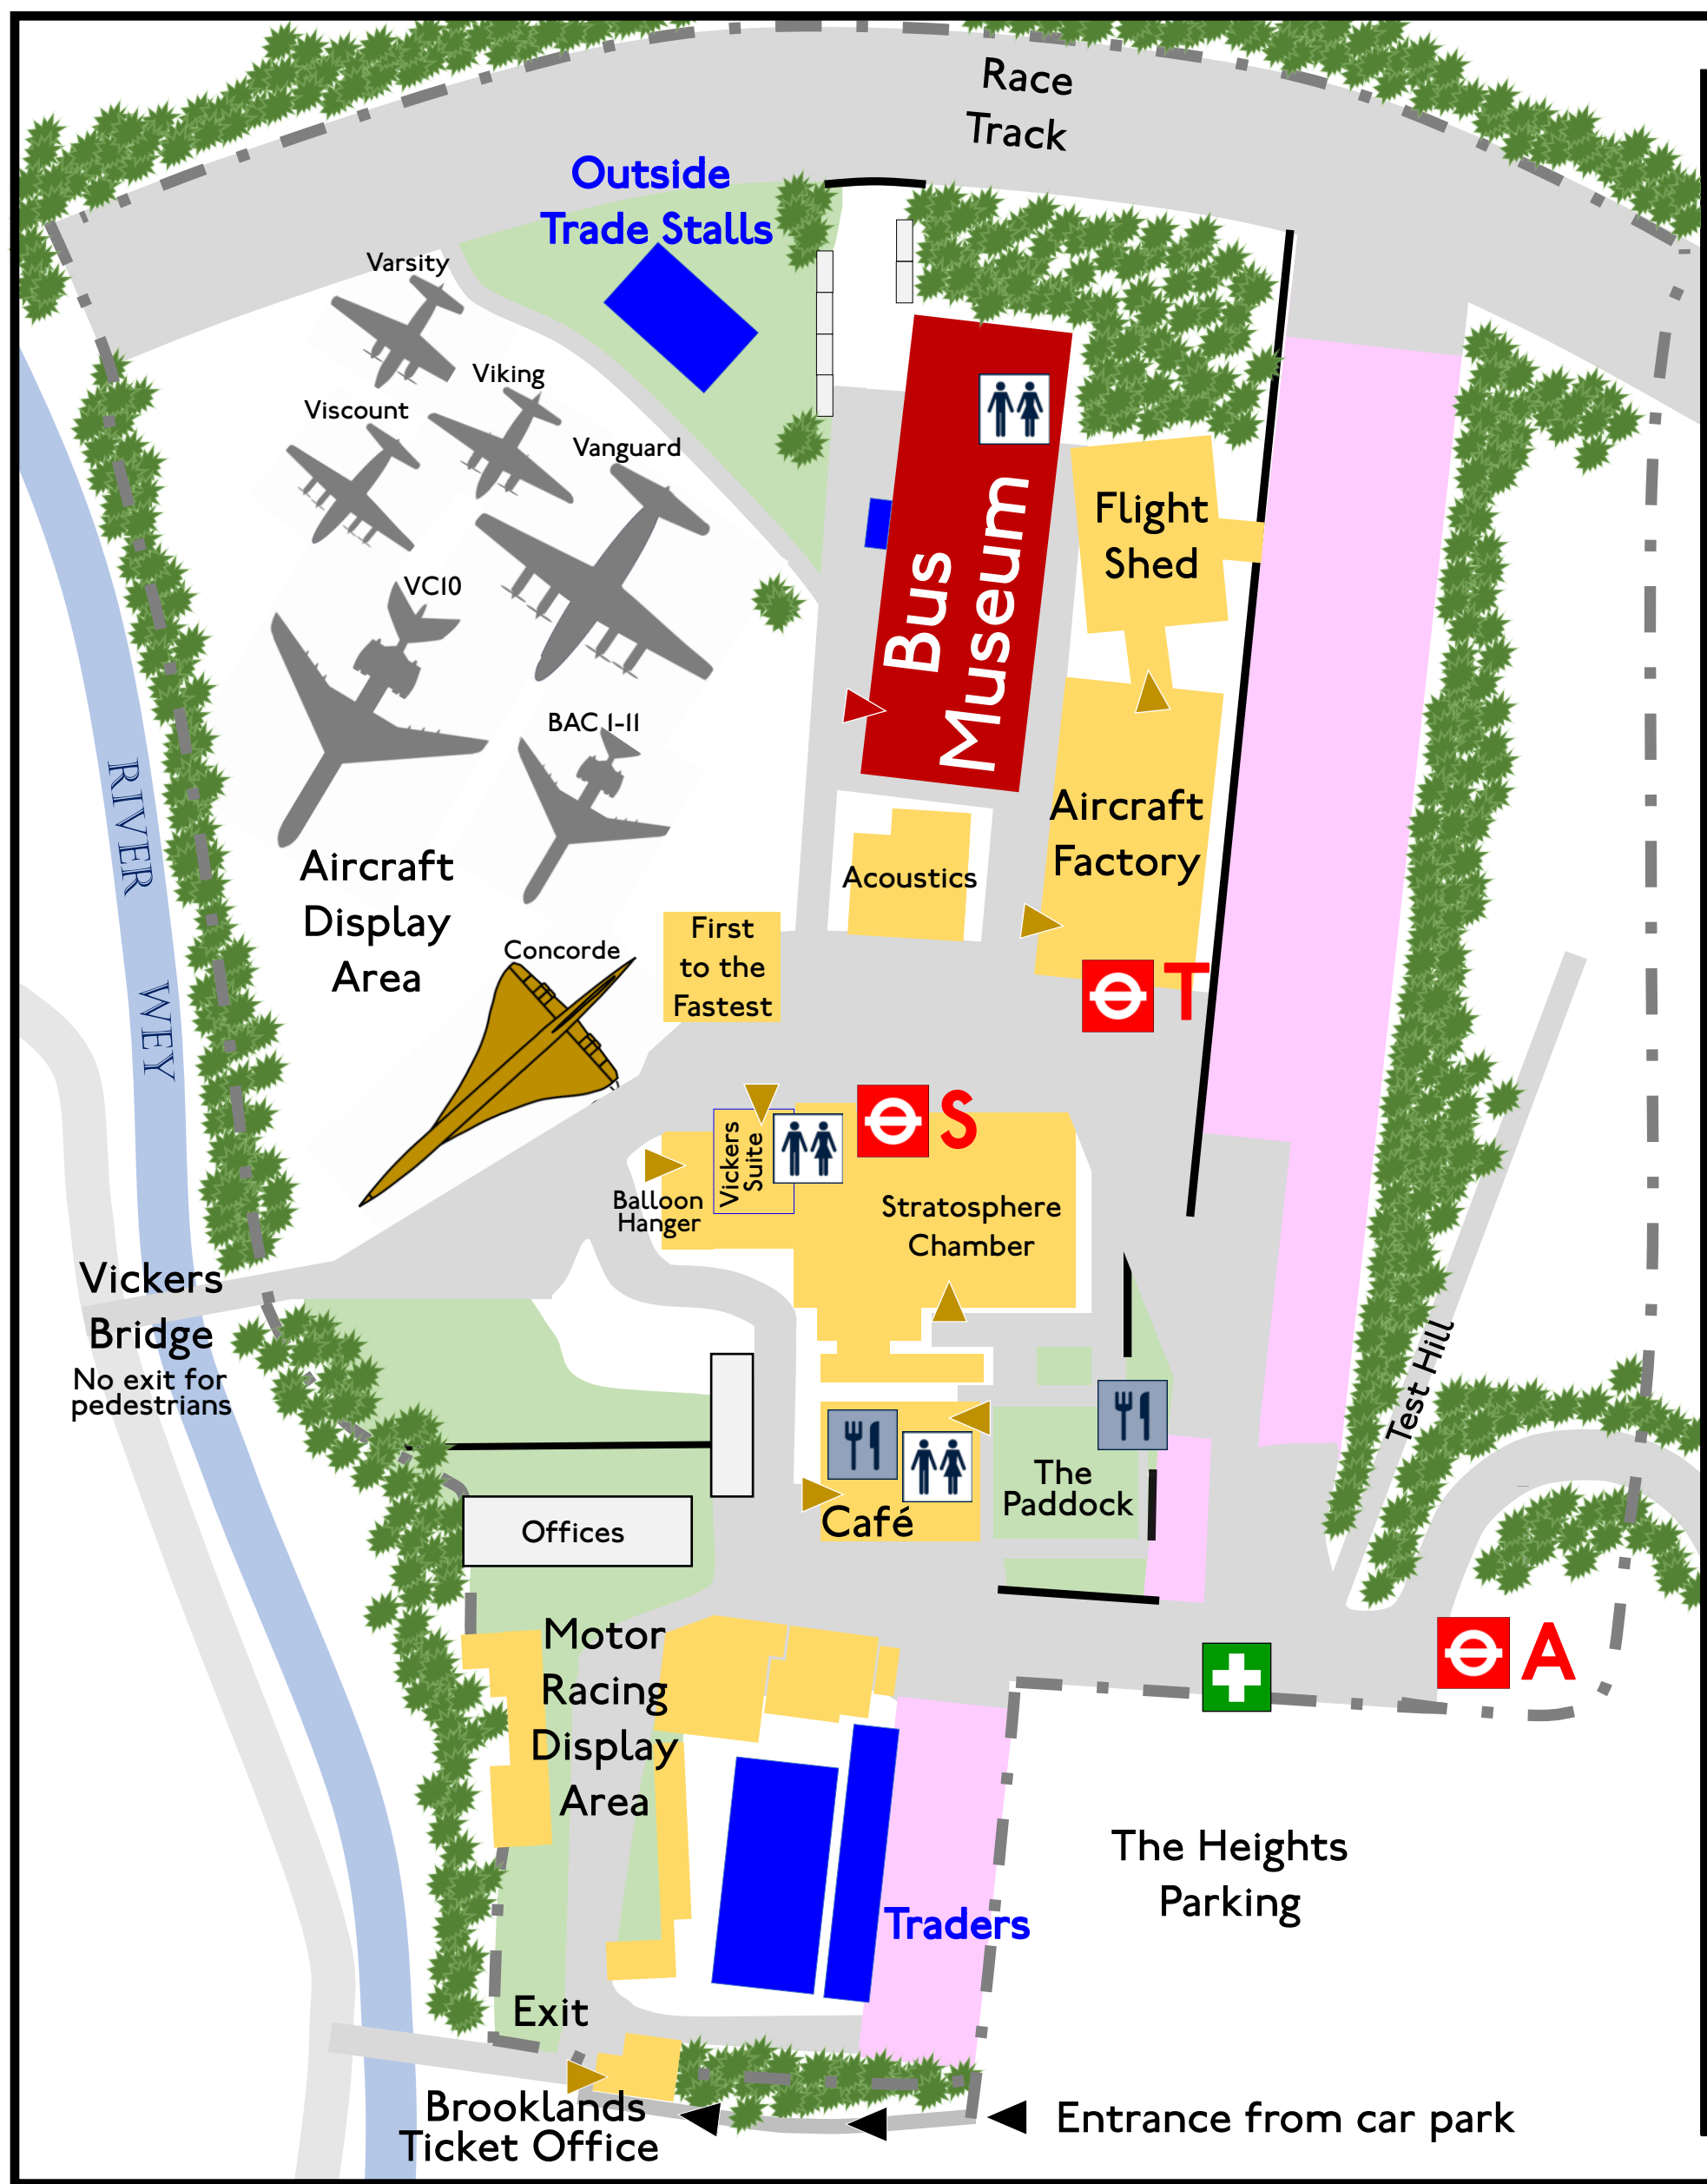

London Bus Museum Event Day and Brooklands site map

-  Bus Museum and trader stalls
-  Visiting vehicle display area
-  Brooklands Museum buildings
-  Traders stalls
-  462 Shuttle bus to Weybridge
-  462 Alighting point and tickets
-  Bus Tours
-  Toilets
-  Food and refreshments
-  First Aid
-  Brooklands Museum boundary

Vickers Bridge
No exit for pedestrians

Entrance from car park

Brooklands Ticket Office