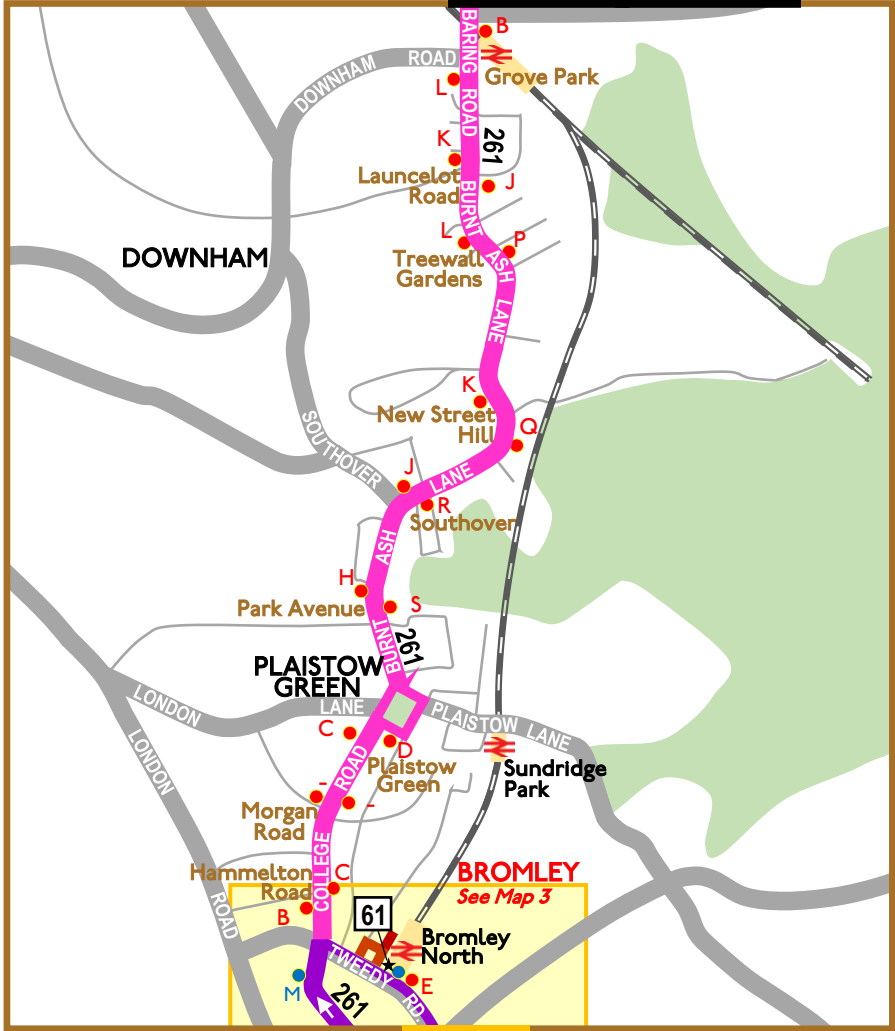

- Heritage buses on TfL route 261
- Out of service to and from stand

MAP 2

LEWISHAM

Londonbusmuseum.com

Route 261

Saturday 14 September 2024 only

Map 2 of 5

Continued top right

MAP 3

Routes 61 & 261 heritage day

Saturday 14 September 2024 only

LONDON
BUS
MUSEUM

Map 3 of 5

Londonbusmuseum.com

MAP 4

Routes 61 & 261 heritage day

Saturday 14 September 2024 only

Map 4 of 5

MAP 3

MAP 5

KEY

- Bus stop for route 61
- Other bus stop
- ✕ Bus stop letter and Stop name
- ⊕ Limited journeys
- Heritage buses on TfL route 61
- Heritage buses on TfL route 261
- Heritage buses on TfL route 61 & 261

Route 61

Saturday 14 September 2024 only

Map 5 of 5

Cont. top right

CHISLEHURST

Cont. bottom left

MAP 4