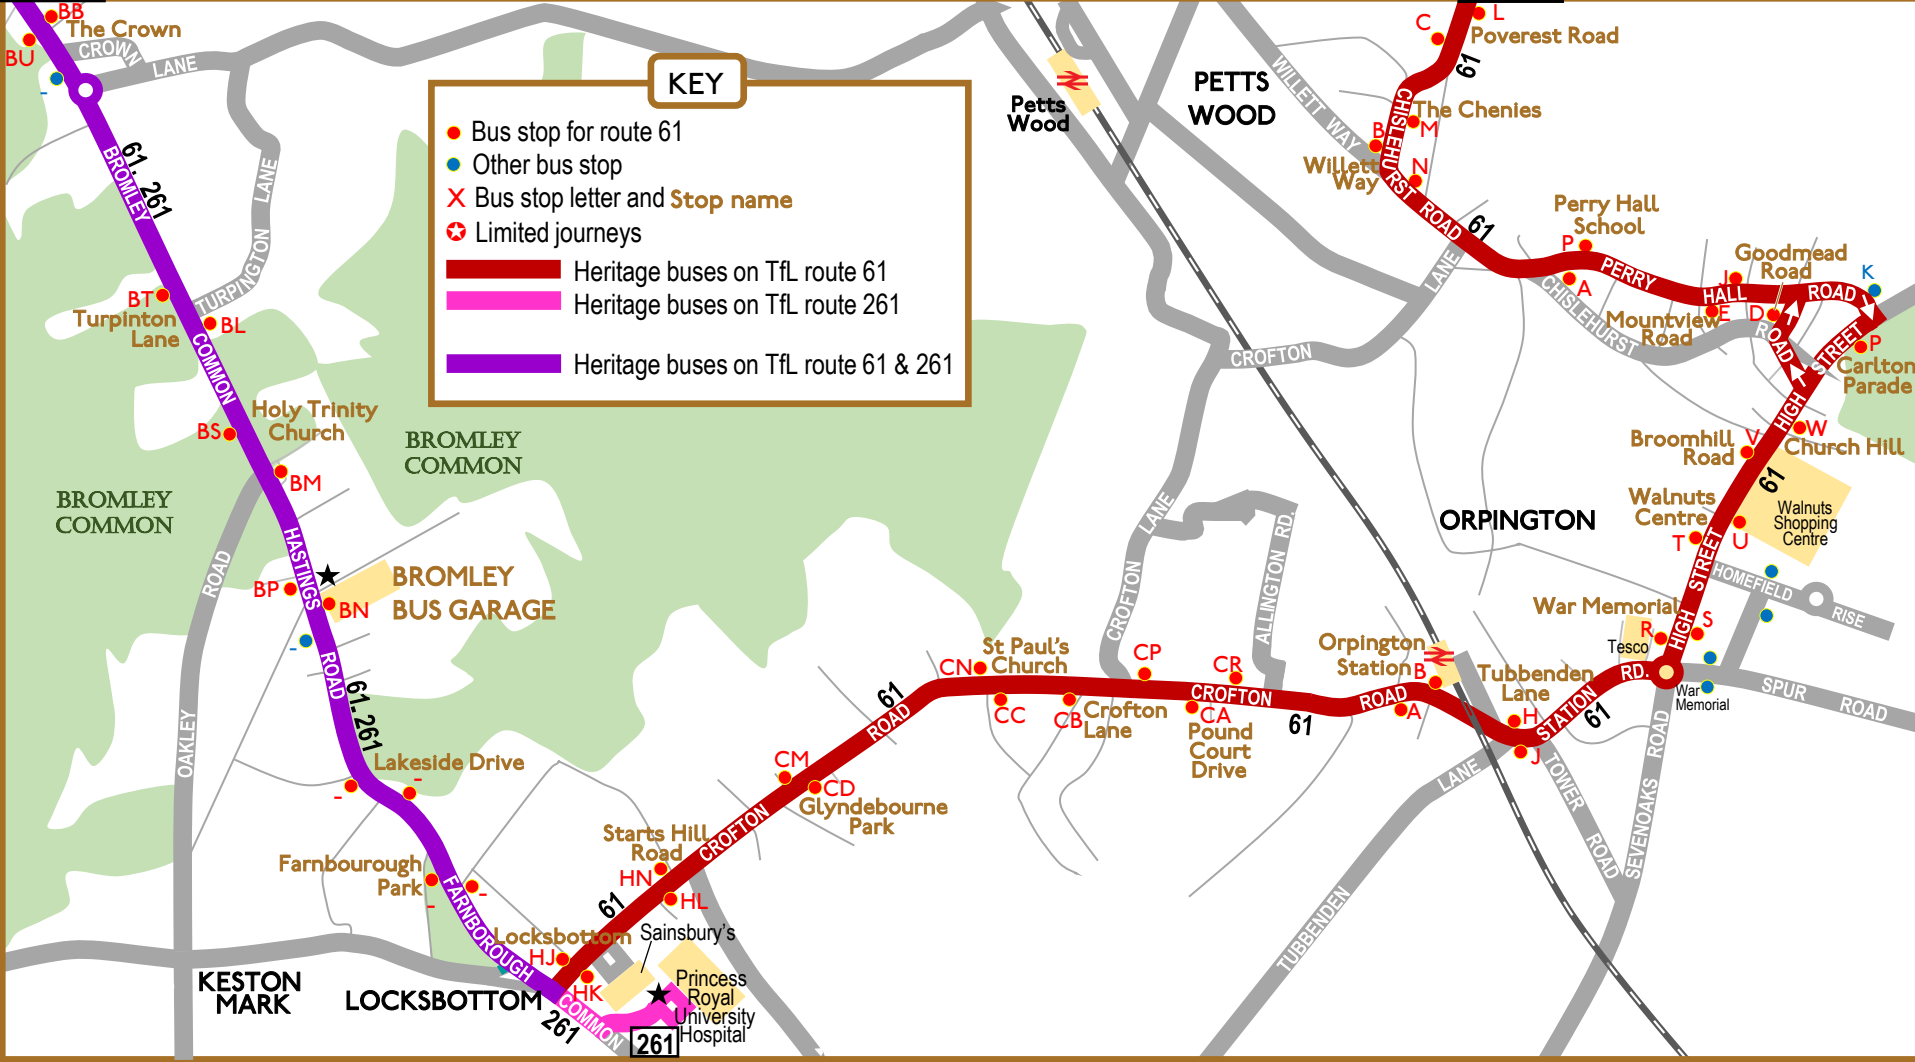

- Heritage buses on TfL route 261
- Out of service to and from stand

MAP 2

LEWISHAM

Londonbusmuseum.com

Route 261

Saturday 14 September 2024 only

Map 2 of 5

Continued top right

MAP 3

Routes 61 & 261 heritage day

Saturday 14 September 2024 only

LONDON
BUS
MUSEUM

Map 3 of 5

Londonbusmuseum.com

MAP 4

Routes 61 & 261 heritage day

Saturday 14 September 2024 only

Map 4 of 5

MAP 3

MAP 5

KEY

- Bus stop for route 61
- Other bus stop
- ✕ Bus stop letter and Stop name
- ⊕ Limited journeys
- Heritage buses on TfL route 61
- Heritage buses on TfL route 261
- Heritage buses on TfL route 61 & 261

Route 61

Saturday 14 September 2024 only

Map 5 of 5

Cont. top right

CHISLEHURST

Cont. bottom left

MAP 4