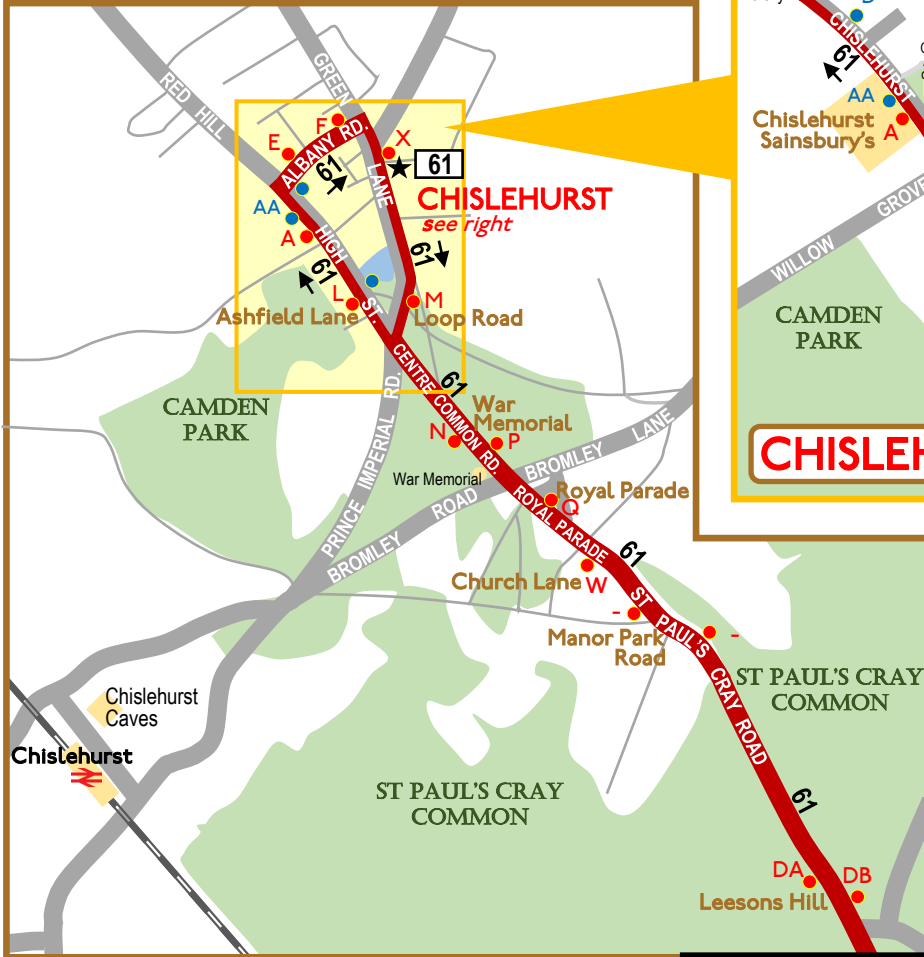

Saturday 14 September 2024 only

Map 4 of 5

MAP 3

MAP 5

KEY

- Bus stop for route 61
- Other bus stop
- ✕ Bus stop letter and Stop name
- ⊕ Limited journeys
- Heritage buses on TfL route 61
- Heritage buses on TfL route 261
- Heritage buses on TfL route 61 & 261

Route 61

Saturday 14 September 2024 only

Map 5 of 5

Cont. top right

CHISLEHURST

Cont. bottom left

MAP 4