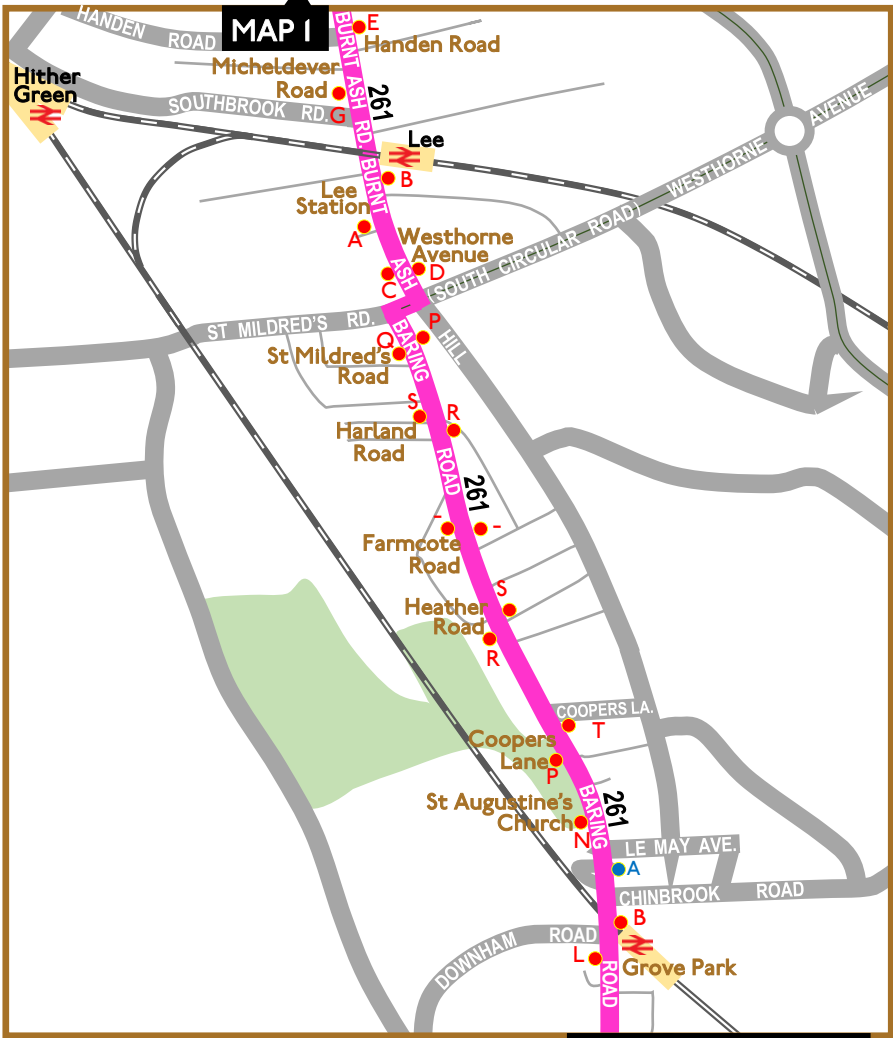

V4 Drawn by David Bowker

Londonbusmuseum.com

Route 261

Saturday 14 September 2024 only

LONDON
BUS
MUSEUM

Map 1 of 5

KEY

- Bus stop for route 61
- Other bus stop
- X Bus stop letter and **Stop name**

- Heritage buses on TfL route 261
- Out of service to and from stand

MAP 2

LEWISHAM

Londonbusmuseum.com

Route 261

Saturday 14 September 2024 only

Map 2 of 5

Continued top right

MAP 3

Routes 61 & 261 heritage day

Saturday 14 September 2024 only

LONDON
BUS
MUSEUM

Map 3 of 5

Londonbusmuseum.com

MAP 4

Routes 61 & 261 heritage day

Route 61

Saturday 14 September 2024 only

Map 5 of 5

Cont. top right

CHISLEHURST

Cont. bottom left

MAP 4