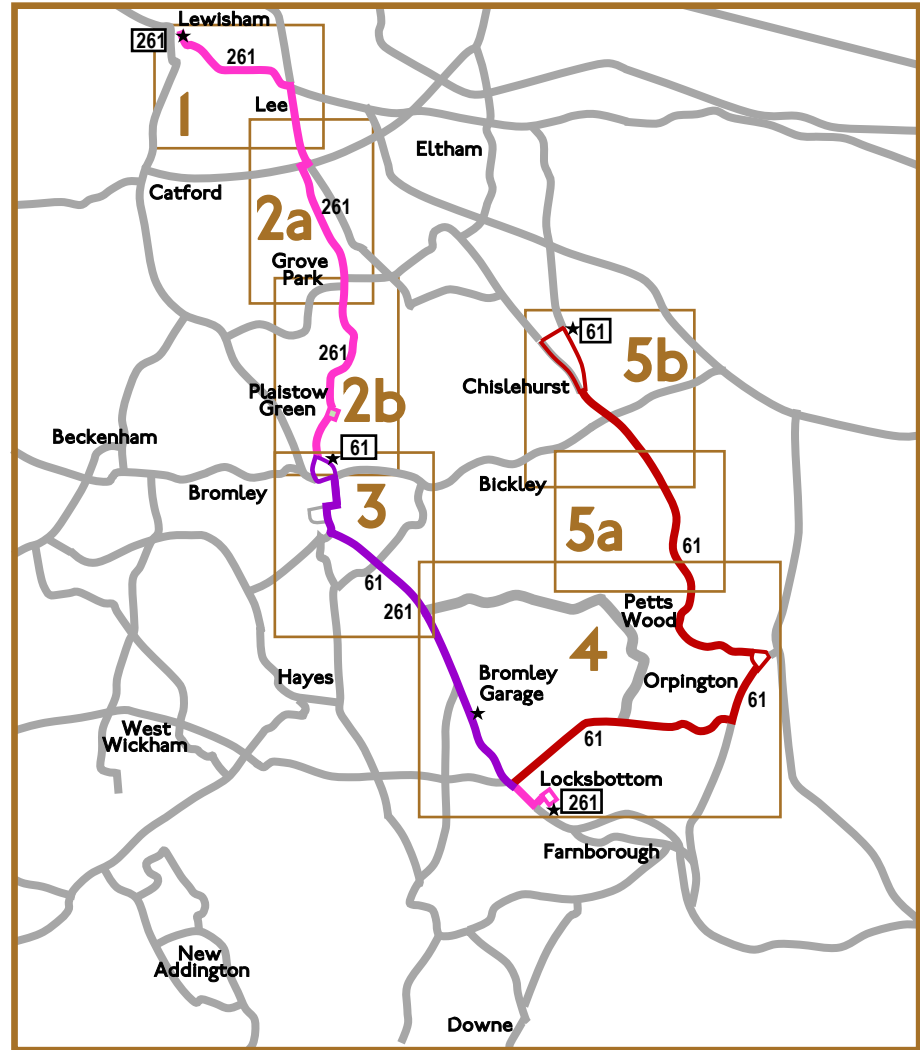

Routes 61 & 261 heritage day

Saturday 14 September 2024 only

KEY

- Bus stop for route 61
- Other bus stop
- ✕ Bus stop letter and **Stop name**

- Heritage buses on TfL route 61
- Heritage buses on TfL route 261
- Out of service to and from stand
- Heritage buses on TfL route 61 & 261

V4 Drawn by David Bowker

Londonbusmuseum.com