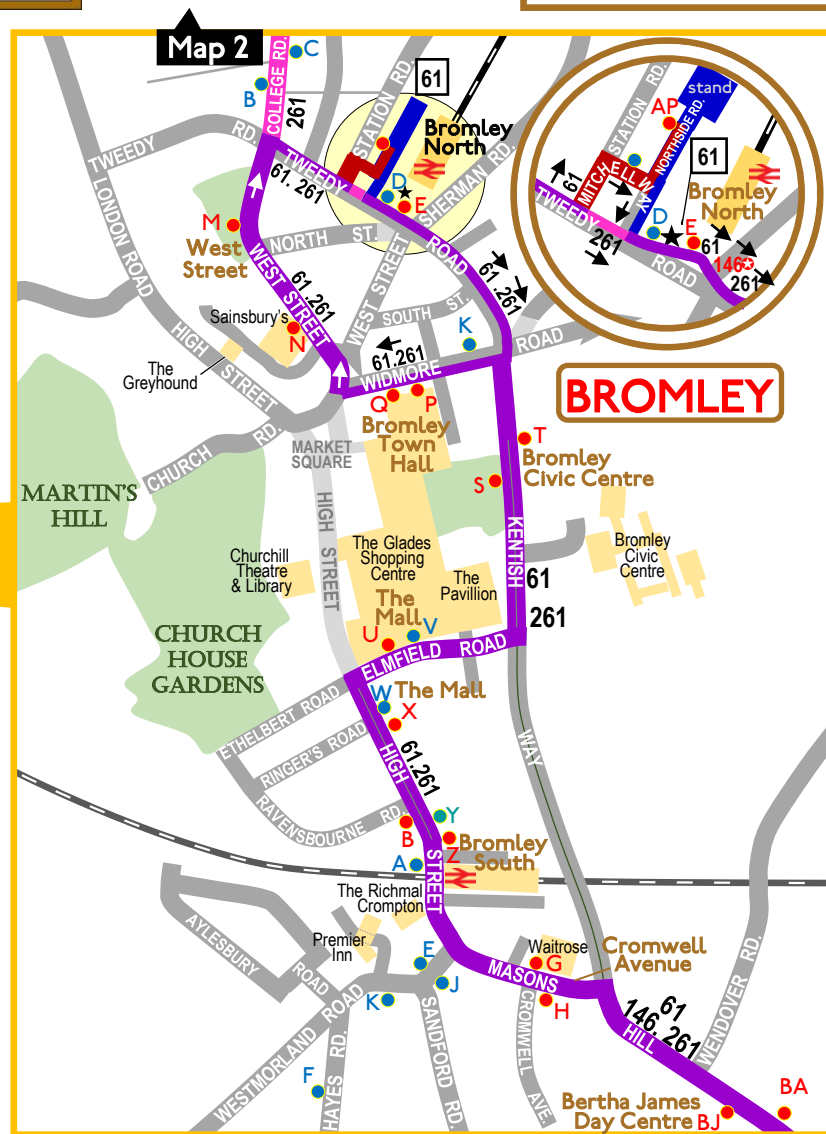

V4 Drawn by David Bowker

Londonbusmuseum.com

Route 261

Saturday 14 September 2024 only

LONDON
BUS
MUSEUM

Map 1 of 5

KEY

- Bus stop for route 61
- Other bus stop
- X Bus stop letter and **Stop name**

MAP 3

Routes 61 & 261 heritage day

Saturday 14 September 2024 only

LONDON
BUS
MUSEUM

Map 3 of 5

Londonbusmuseum.com

MAP 4

Routes 61 & 261 heritage day

Saturday 14 September 2024 only

Map 4 of 5

MAP 3

MAP 5

KEY

- Bus stop for route 61
- Other bus stop
- ✕ Bus stop letter and Stop name
- ⊕ Limited journeys
- Heritage buses on TfL route 61
- Heritage buses on TfL route 261
- Heritage buses on TfL route 61 & 261

Route 61

Saturday 14 September 2024 only

Map 5 of 5

Cont. top right

CHISLEHURST

Cont. bottom left

MAP 4