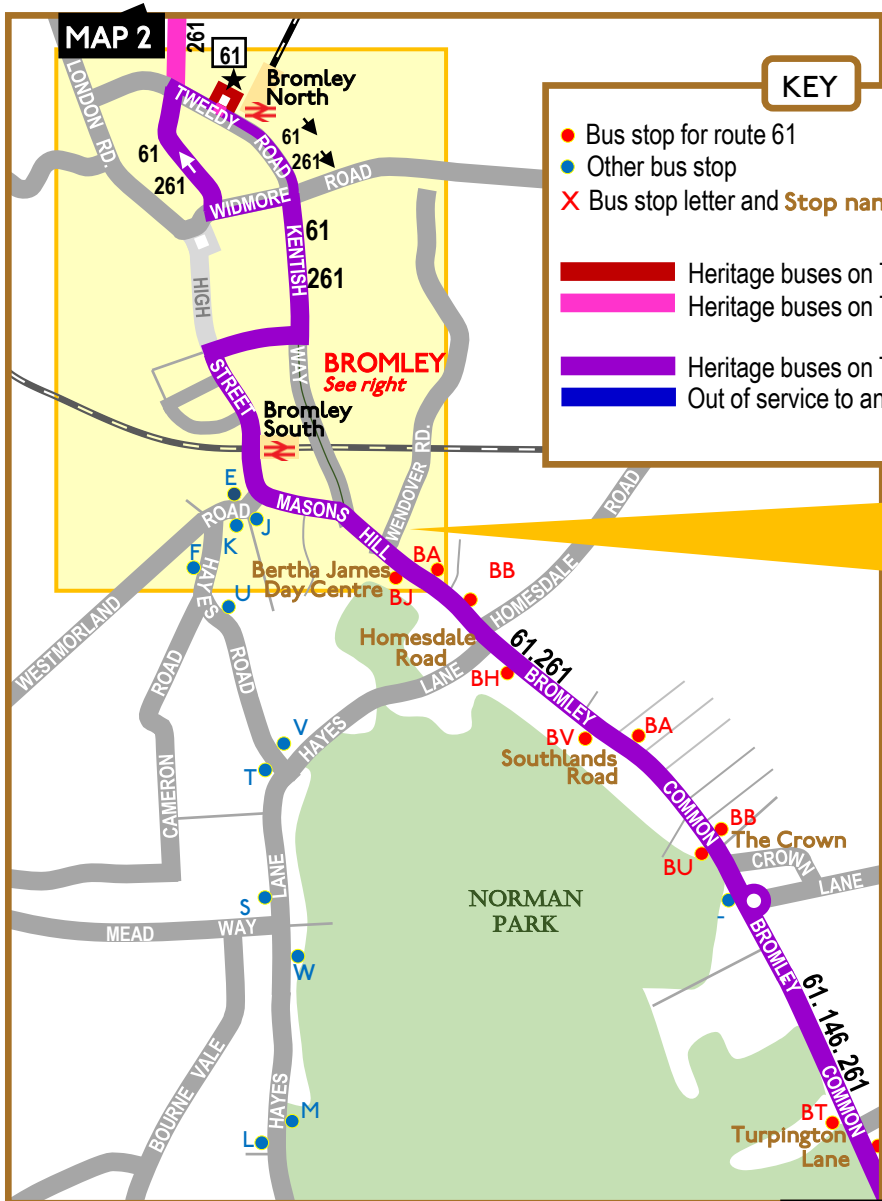

- Heritage buses on TfL route 261
- Out of service to and from stand

MAP 2

LEWISHAM

Londonbusmuseum.com

Route 261

Saturday 14 September 2024 only

Map 2 of 5

Continued top right

MAP 3

Routes 61 & 261 heritage day

Saturday 14 September 2024 only

LONDON
BUS
MUSEUM

Map 3 of 5

Londonbusmuseum.com

MAP 4

Routes 61 & 261 heritage day

Saturday 14 September 2024 only

Map 4 of 5

MAP 3

MAP 5

KEY

- Bus stop for route 61
- Other bus stop
- ✕ Bus stop letter and Stop name
- ⊕ Limited journeys
- Heritage buses on TfL route 61
- Heritage buses on TfL route 261
- Heritage buses on TfL route 61 & 261

Route 61

Saturday 14 September 2024 only

Map 5 of 5

Cont. top right

CHISLEHURST

Cont. bottom left

MAP 4