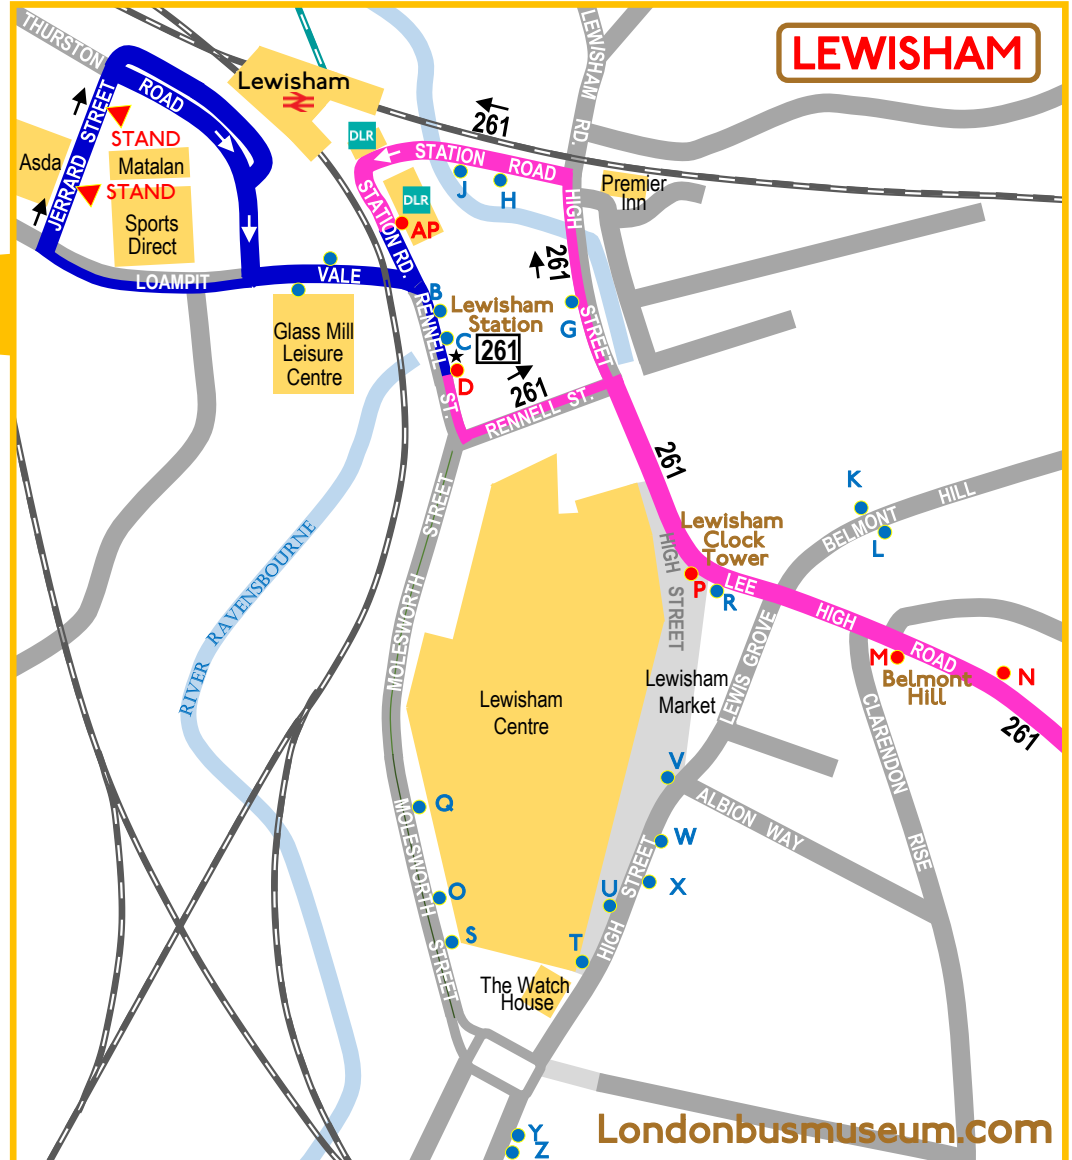

V4 Drawn by David Bowker

Londonbusmuseum.com

Route 261

Saturday 14 September 2024 only

LONDON
BUS
MUSEUM

Map 1 of 5

KEY

- Bus stop for route 61
- Other bus stop
- X Bus stop letter and **Stop name**

- Heritage buses on TfL route 261
- Out of service to and from stand

MAP 2

LEWISHAM

Londonbusmuseum.com

Route 261

Saturday 14 September 2024 only

Map 2 of 5

Continued top right

MAP 3

Routes 61 & 261 heritage day

Saturday 14 September 2024 only

LONDON
BUS
MUSEUM

Map 3 of 5

Londonbusmuseum.com

MAP 4

Routes 61 & 261 heritage day

Route 61

Saturday 14 September 2024 only

Map 5 of 5

Cont. top right

CHISLEHURST

Cont. bottom left

MAP 4