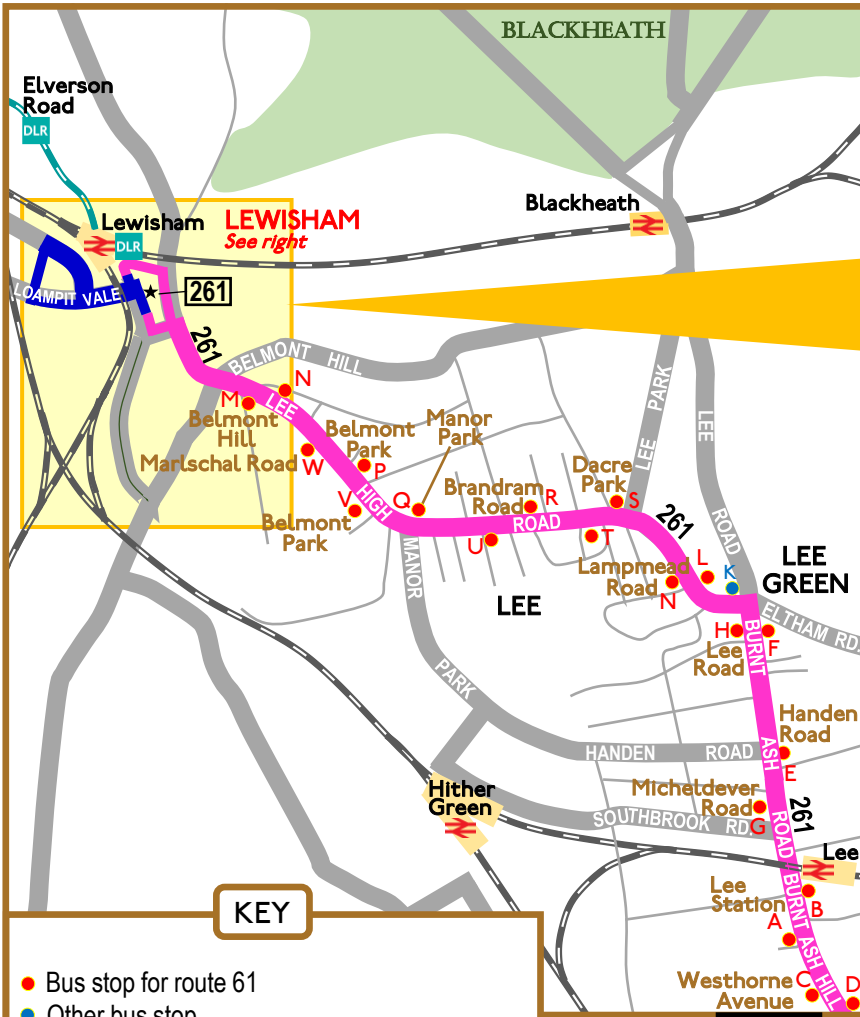

V4 Drawn by David Bowker

Londonbusmuseum.com

Route 261

Saturday 14 September 2024 only

LONDON
BUS
MUSEUM

Map 1 of 5

KEY

- Bus stop for route 61
- Other bus stop
- X Bus stop letter and **Stop name**

- Heritage buses on TfL route 261
- Out of service to and from stand

MAP 2

LEWISHAM

Londonbusmuseum.com

Route 261

Saturday 14 September 2024 only

Map 2 of 5

Continued top right

MAP 3

Routes 61 & 261 heritage day

Saturday 14 September 2024 only

LONDON
BUS
MUSEUM

Map 3 of 5

Londonbusmuseum.com

MAP 4

Routes 61 & 261 heritage day

Route 61

Saturday 14 September 2024 only

Map 5 of 5

Cont. top right

CHISLEHURST

Cont. bottom left

MAP 4